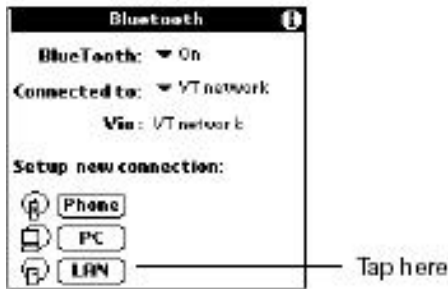

Get Connected!

Follow these steps to connect your Palm to **Red-M 1050AP:** (applies for Bluetooth SDIO Card)

1. On the Bluetooth application screen, tap LAN.

Note: If your handheld does not find any LAN access points enabled with Bluetooth technology within range, you will receive a status message. You can try discovery again, or tap Ok to return to the Bluetooth screen. You may need to perform the discovery process several times.

2. (Optional) Enter a name for this connection, and then tap Next. This name identifies the connection between your handheld and a particular wireless LAN access point, and can be anything you choose.