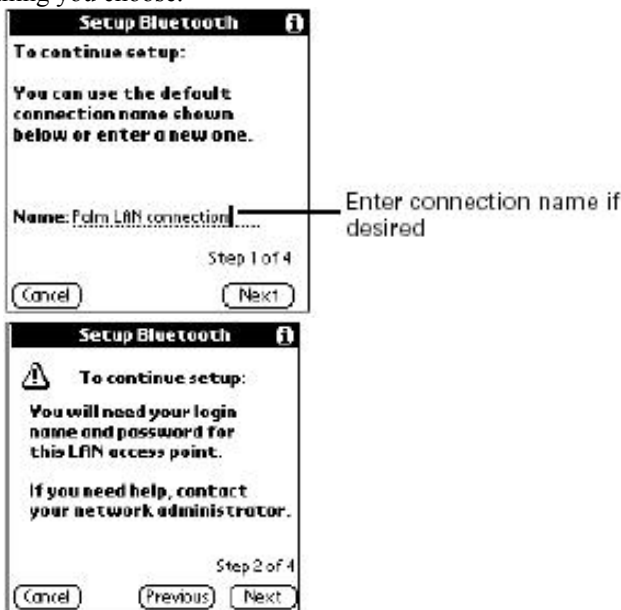

Get Connected!

Follow these steps to connect your Palm to **Red-M 1050AP:** (applies for Bluetooth SDIO Card)

1. On the Bluetooth application screen, tap LAN.

Note: If your handheld does not find any LAN access points enabled with Bluetooth technology within range, you will receive a status message. You can try discovery again, or tap Ok to return to the Bluetooth screen. You may need to perform the discovery process several times.

2. (Optional) Enter a name for this connection, and then tap Next. This name identifies the connection between your handheld and a particular wireless LAN access point, and can be anything you choose.

4. (Optional) The LAN access point with which you are trying to connect may ask you for a passkey. If this occurs, enter the passkey "12345".
5. Enter your login name, tap the password box to enter password, enter your password, tap OK, and then tap next.

After you enter a login name, the Password field entry changes to "Assigned". If you tap Next without entering a login name, you will receive an error message.

3. Do one of the following:
 - If the LAN access point with which you wish to connect appears on the discovery results list, select the LAN access point name, and then tap OK.
 - If the LAN access point with which you wish to connect does not appear on the discovery results list, tap Find More, select the LAN access point name when it appears on the list, and then tap OK.]